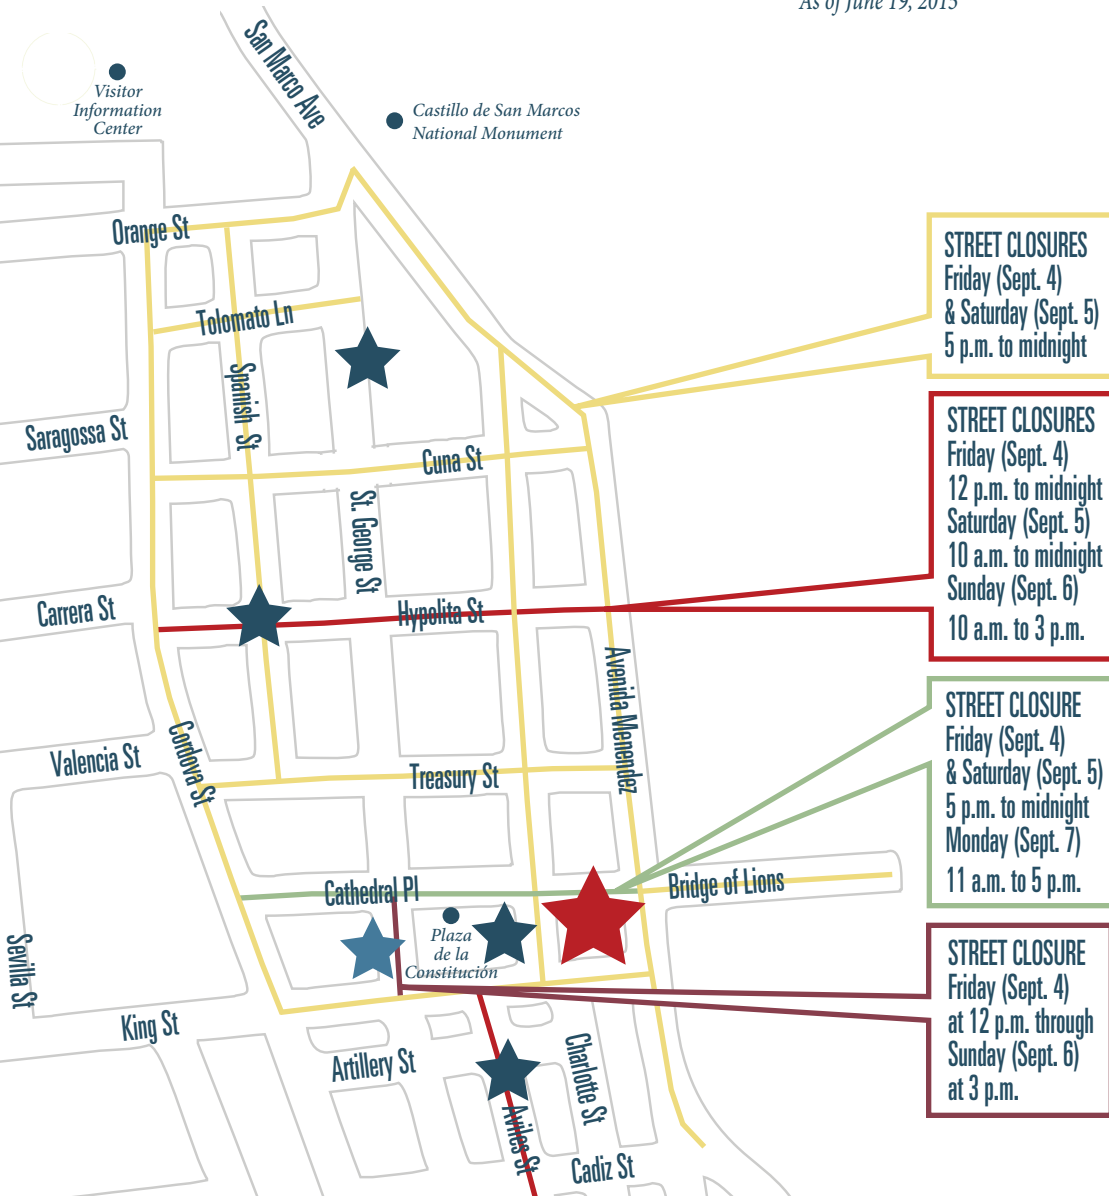

CELEBRATE 450!

Street & Music Festival Entertainment Locations & Street Closures

As of June 19, 2015

CELEBRATE450YEARS

ST.AUGUSTINE

ENTERTAINMENT

BAYFRONT/MAIN STAGE

Friday (Sept. 4) - 6 p.m. to 10 p.m.
Saturday (Sept. 5) - 5:30 p.m. to 11 p.m.

ADDITIONAL STAGES

Plaza Gazebo, Aviles Street,
Hypolita Street & Colonial Quarter
Friday (Sept. 4) - 3 p.m. to 6 p.m.
Saturday (Sept. 5) - 11 a.m. to 5 p.m.
Sunday (Sept. 6) - 12 p.m. to 2 p.m.

KIDZONE

Friday (Sept. 4) - 3 p.m. to 7 p.m.
Saturday (Sept. 5) - 11 a.m. to 7 p.m.
Sunday (Sept. 6) - 12 p.m. to 2 p.m.

Note: Temporary street closures will occur on Tuesday (Sept. 8) for the procession following the commemorative landing re-enactment from the Mission Nombre de Dios to the Cathedral Basilica of St. Augustine.